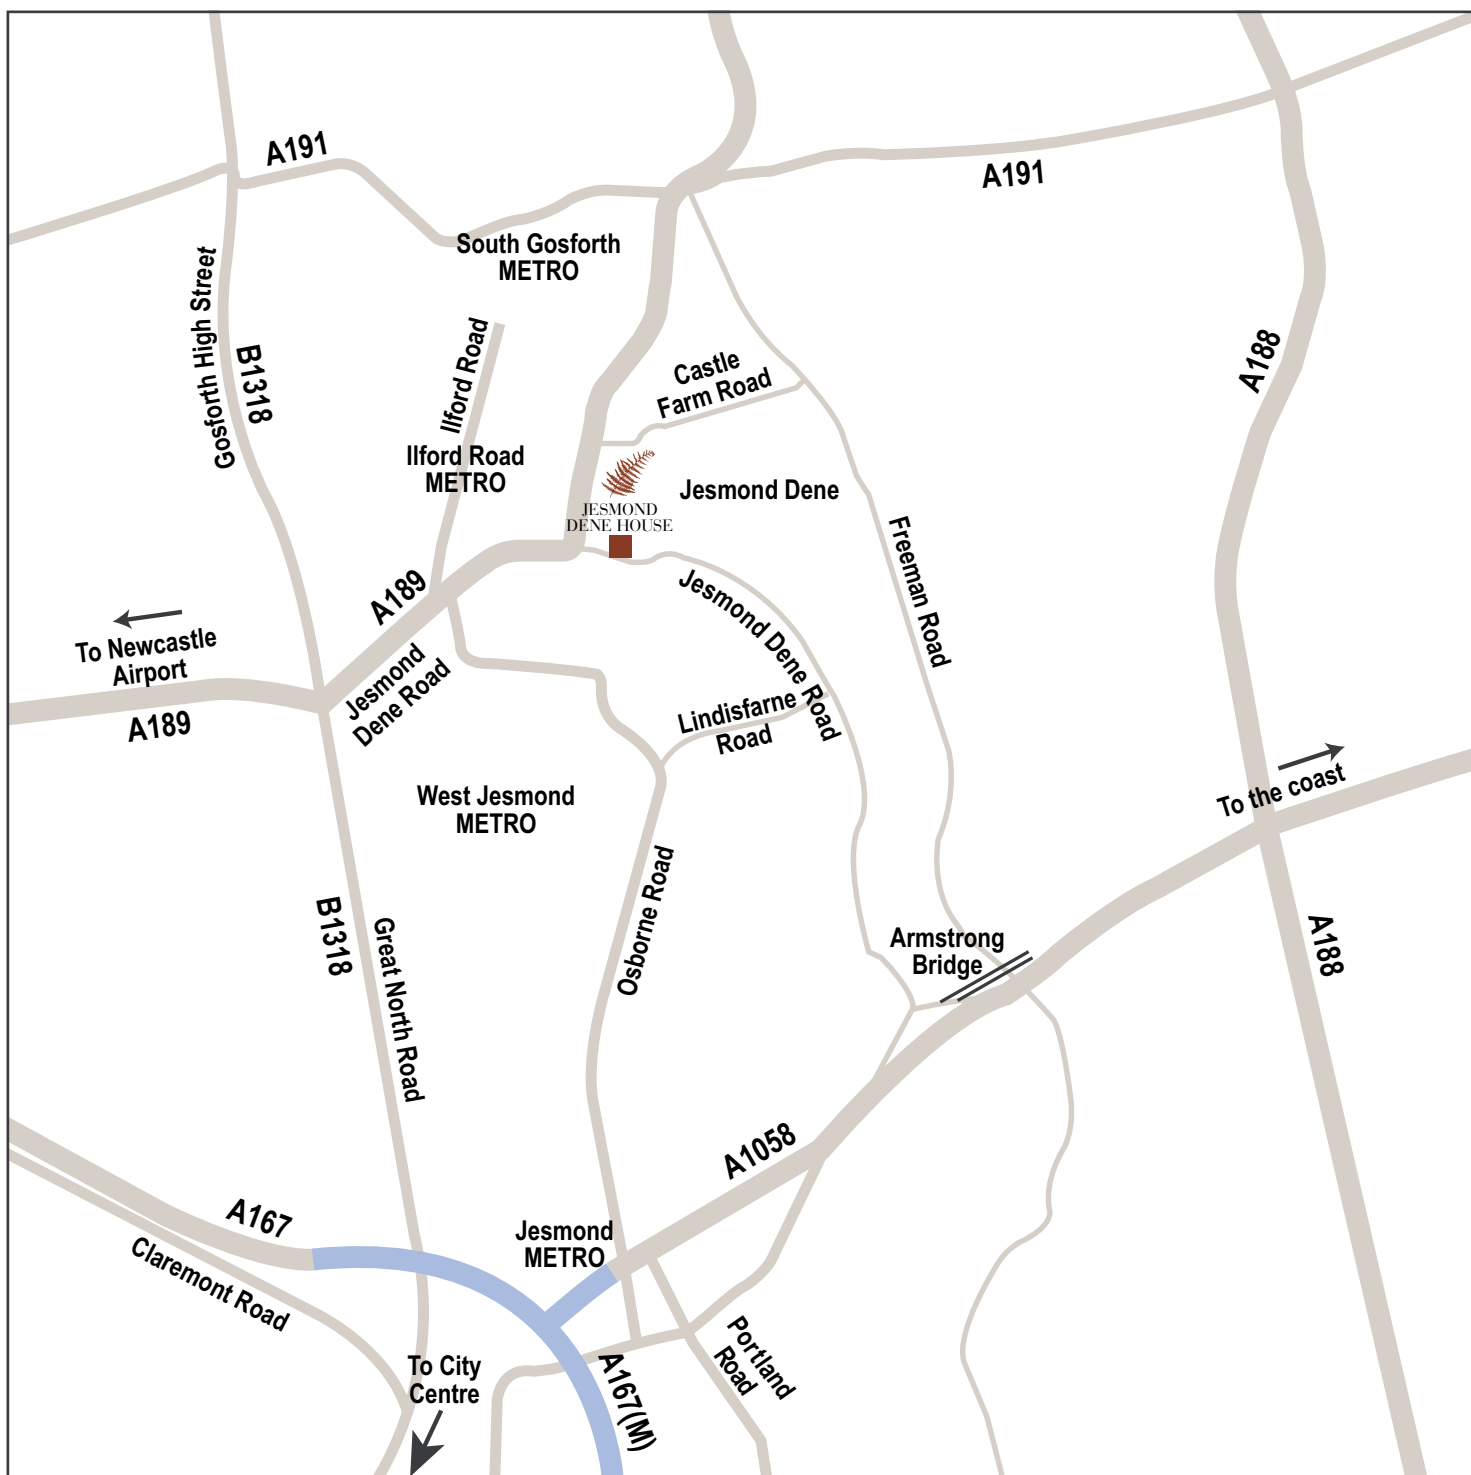

JESMOND DENE HOUSE

Hotel & Restaurant

LOCAL AREA MAP

Jesmond Dene House, Jesmond Dene Road, Newcastle-Upon-Tyne, NE2 2EY, United Kingdom

Tel: +44 (0)191 212 3000 Fax: +44 (0)191 212 3001

www.jesmonddenehouse.co.uk