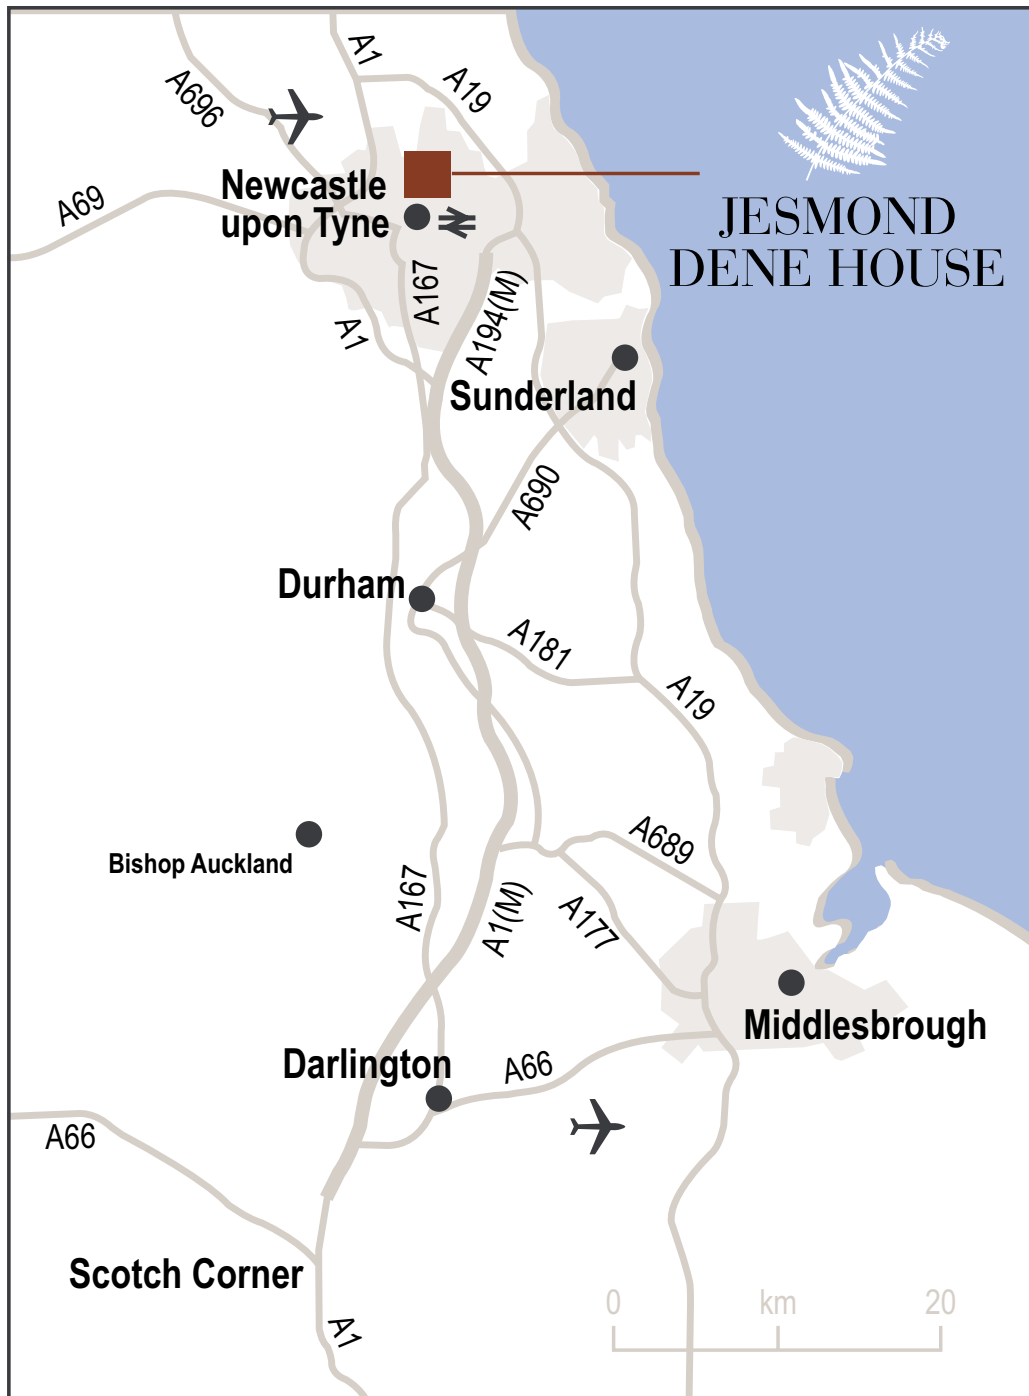

JESMOND DENE HOUSE

Hotel & Restaurant

REGIONAL MAP

Jesmond Dene House, Jesmond Dene Road, Newcastle-upon-Tyne, NE2 2EY, United Kingdom

Tel: +44 (0)191 212 3000 Fax: +44 (0)191 212 3001

www.jesmonddenehouse.co.uk